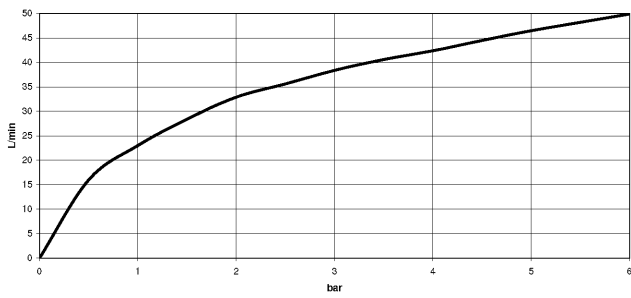

22 900 892

- rosette Ø 55 mm
- hose covering 200mm, for shortening

	Brushed Champagne (22kt Gold)	22 900 892-46
	Chrome	22 900 892-00
	Brushed Platinum	22 900 892-06
	Platinum	22 900 892-08
	Dark Chrome	22 900 892-19
	Brushed Durabronze (23kt Gold)	22 900 892-28
	Matte Black	22 900 892-33
	Champagne (22kt Gold)	22 900 892-47
	Brushed Dark Platinum	22 900 892-99

22 900 892

mm [inches]

Flow rate chart

22 900 892

Parts for other
finishes can be found
here: [Chrome](#)