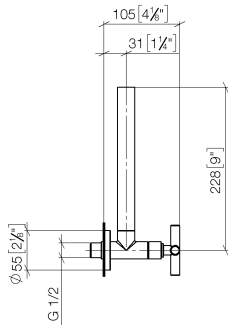

22 900 892

- rosette Ø 55 mm
- hose covering 200mm, for shortening

	Brushed Champagne (22kt Gold)	22 900 892-46
	Chrome	22 900 892-00
	Brushed Platinum	22 900 892-06
	Platinum	22 900 892-08
	Dark Chrome	22 900 892-19
	Brushed Durabronze (23kt Gold)	22 900 892-28
	Matte Black	22 900 892-33
	Champagne (22kt Gold)	22 900 892-47
	Brushed Dark Platinum	22 900 892-99

22 900 892

mm [inches]

Flow rate chart

22 900 892

Parts for other
finishes can be found
here: [Chrome](#)